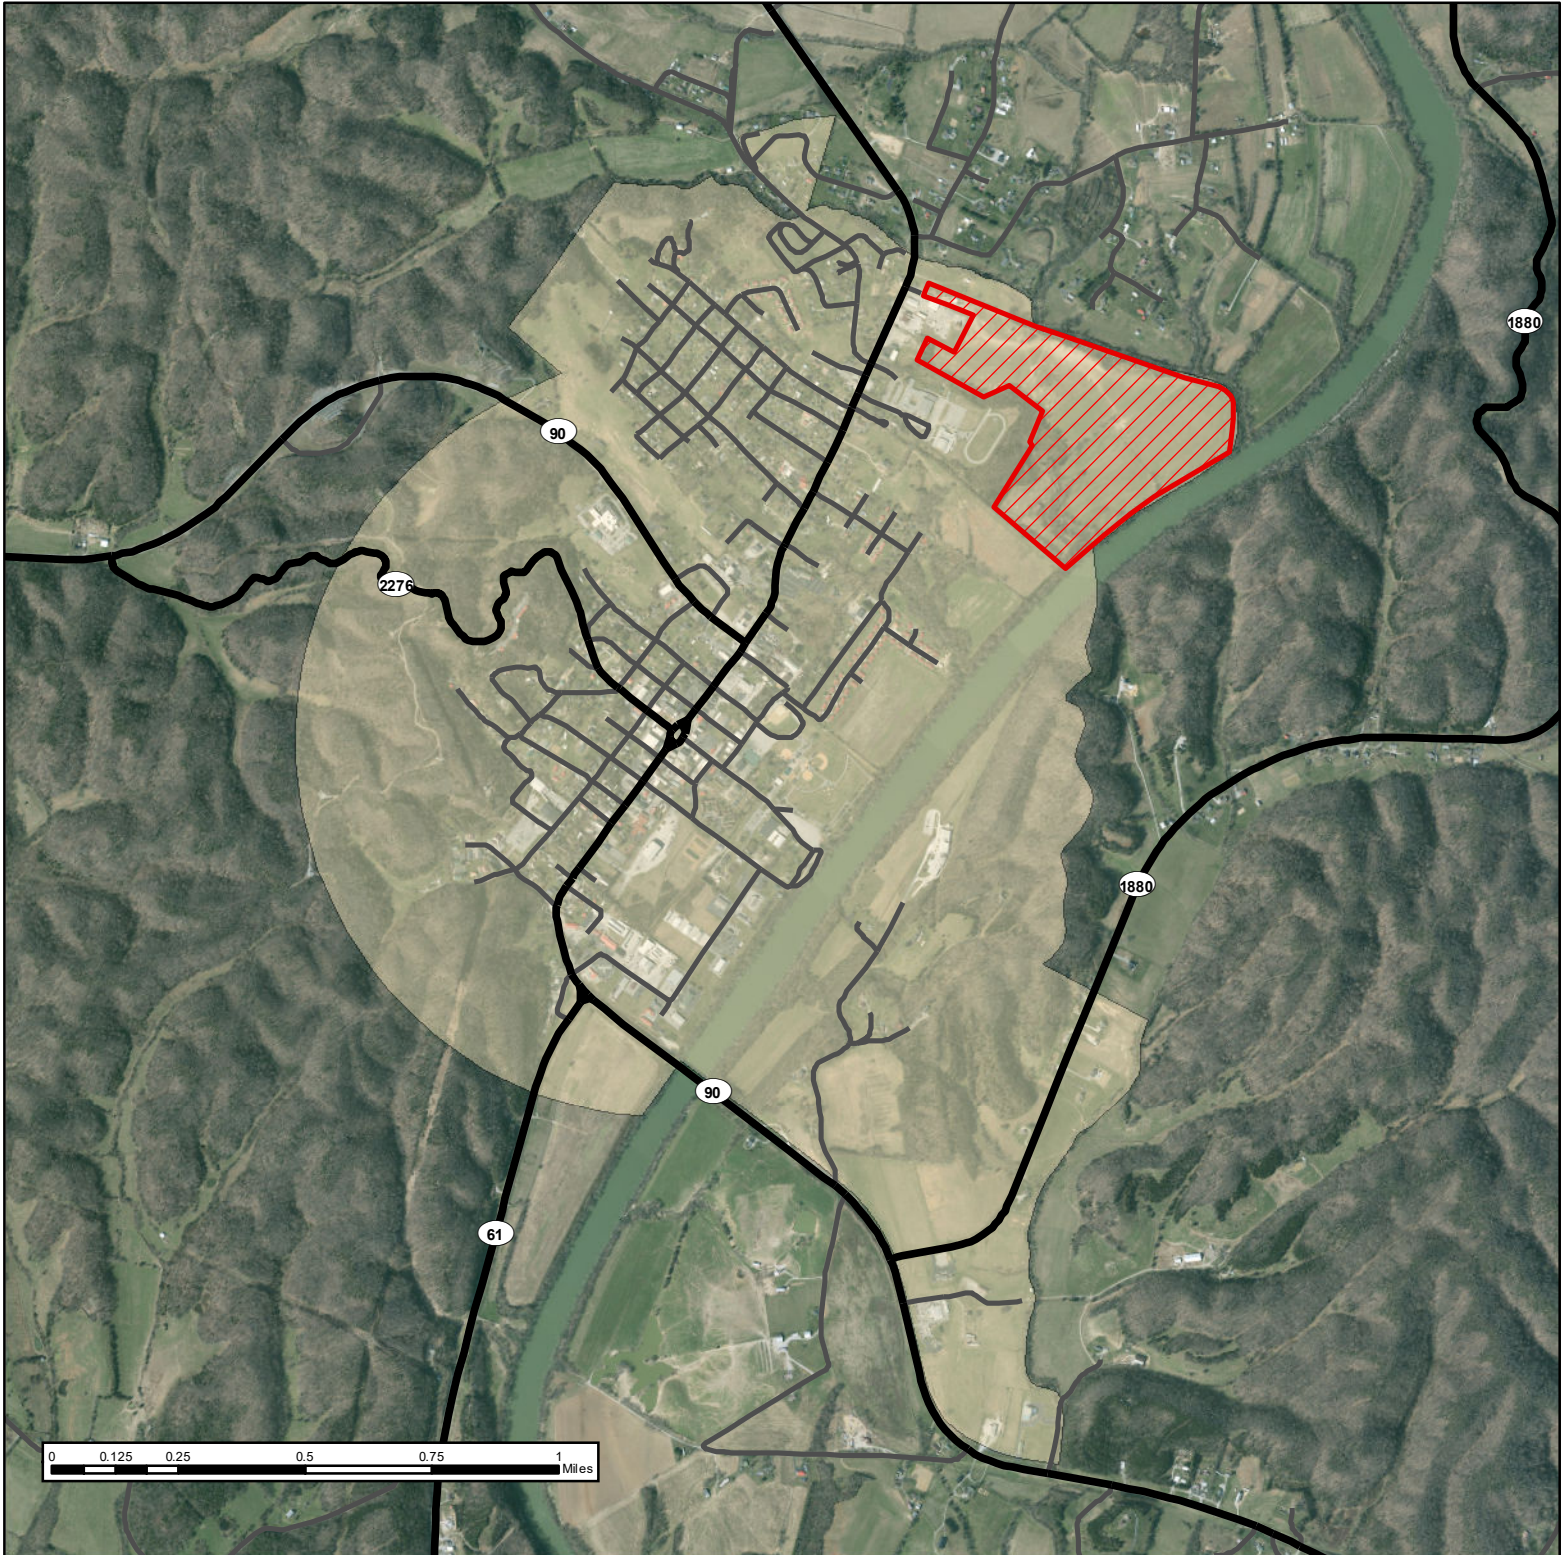

Burkesville-Cumberland Industrial Park

General Location Map

Legend

-  Site Boundary
-  Corporate Boundary
-  State Roads
-  Local Roads

The maps and data provided by the Lake Cumberland Area Development District are not intended to be used for purposes other than generalized planning. Every reasonable effort is made to present accurate information, however LCADD makes no guarantees of any kind. For questions please contact us at 270-866-4200.